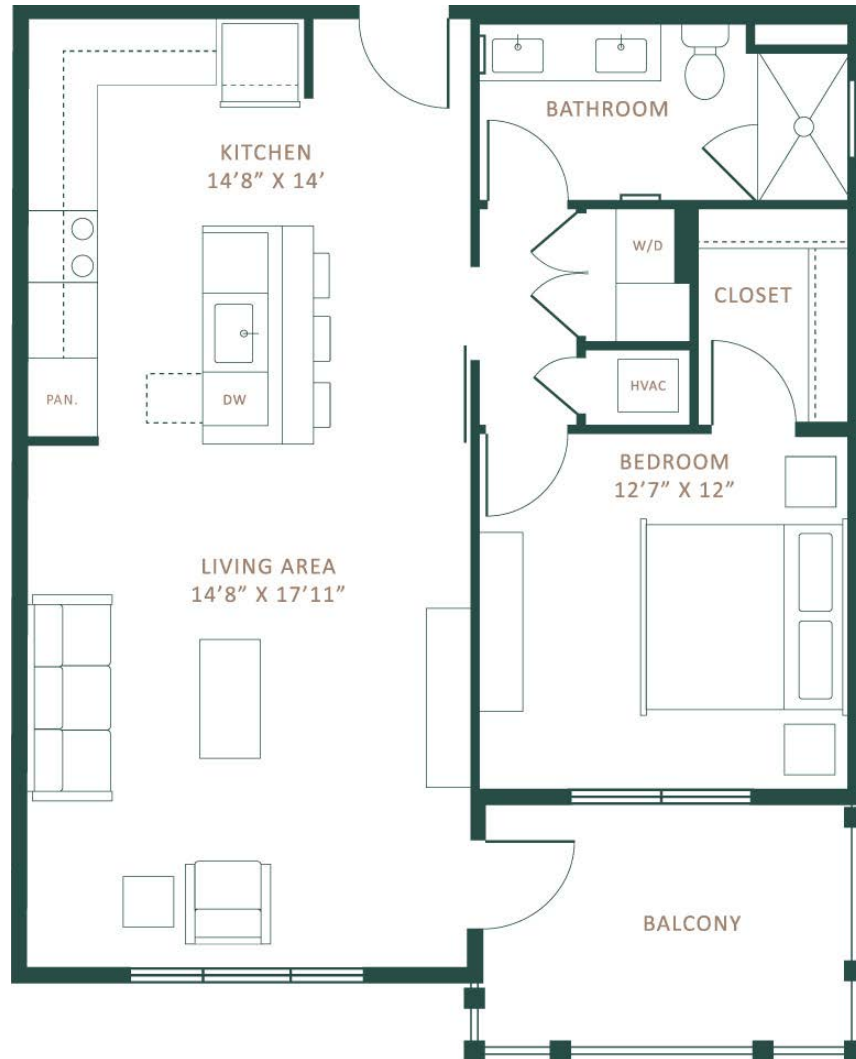

A1

1 BED / 1 BATH

864

SQ. FT.

Saint June

5321 Barton Creek Boulevard | Austin, TX 78735

www.thesaintjune.com

**Floor plans are artist's rendering. All dimensions are approximate. Actual product and specifications may vary in dimension or detail. Not all features are available in every apartment. Prices and availability are subject to change. Please see a representative for details.*