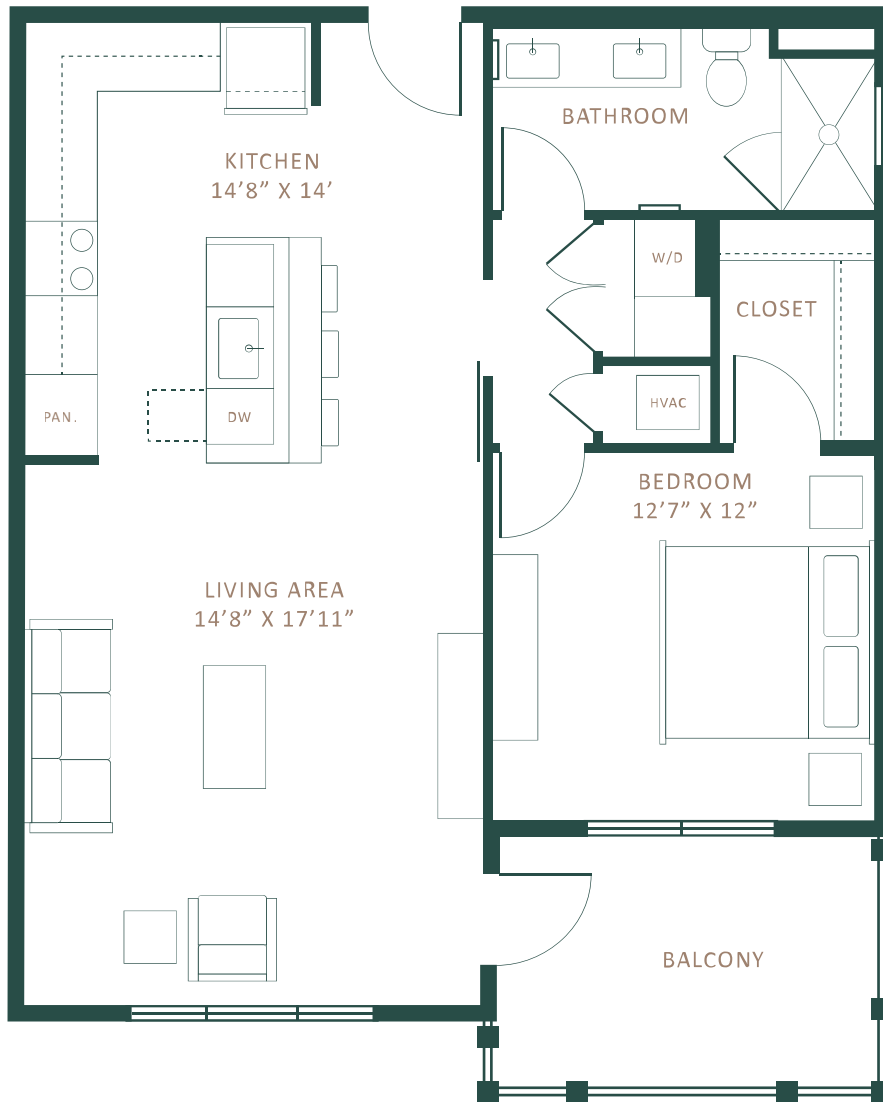

A1

1 BED / 1 BATH

864

SQ. FT.

Saint June

5321 Barton Creek Boulevard | Austin, TX 78735

www.thesaintjune.com

**Floor plans are artist's rendering. All dimensions are approximate. Actual product and specifications may vary in dimension or detail. Not all features are available in every apartment. Prices and availability are subject to change. Please see a representative for details.*