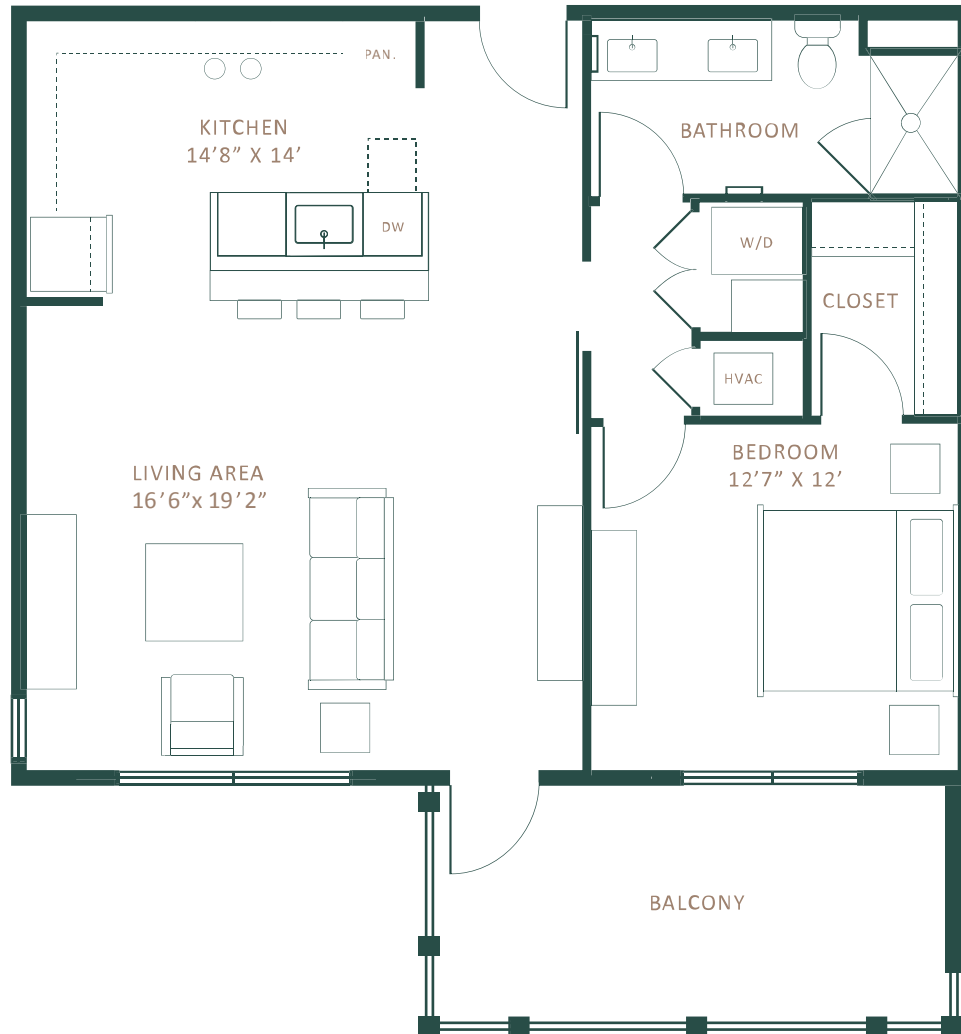

# A2

1 BED / 1 BATH

# 893

SQ. FT.

*Saint June*

5321 Barton Creek Boulevard | Austin, TX 78735

[www.thesaintjune.com](http://www.thesaintjune.com)

*\*Floor plans are artist's rendering. All dimensions are approximate. Actual product and specifications may vary in dimension or detail. Not all features are available in every apartment. Prices and availability are subject to change. Please see a representative for details.*