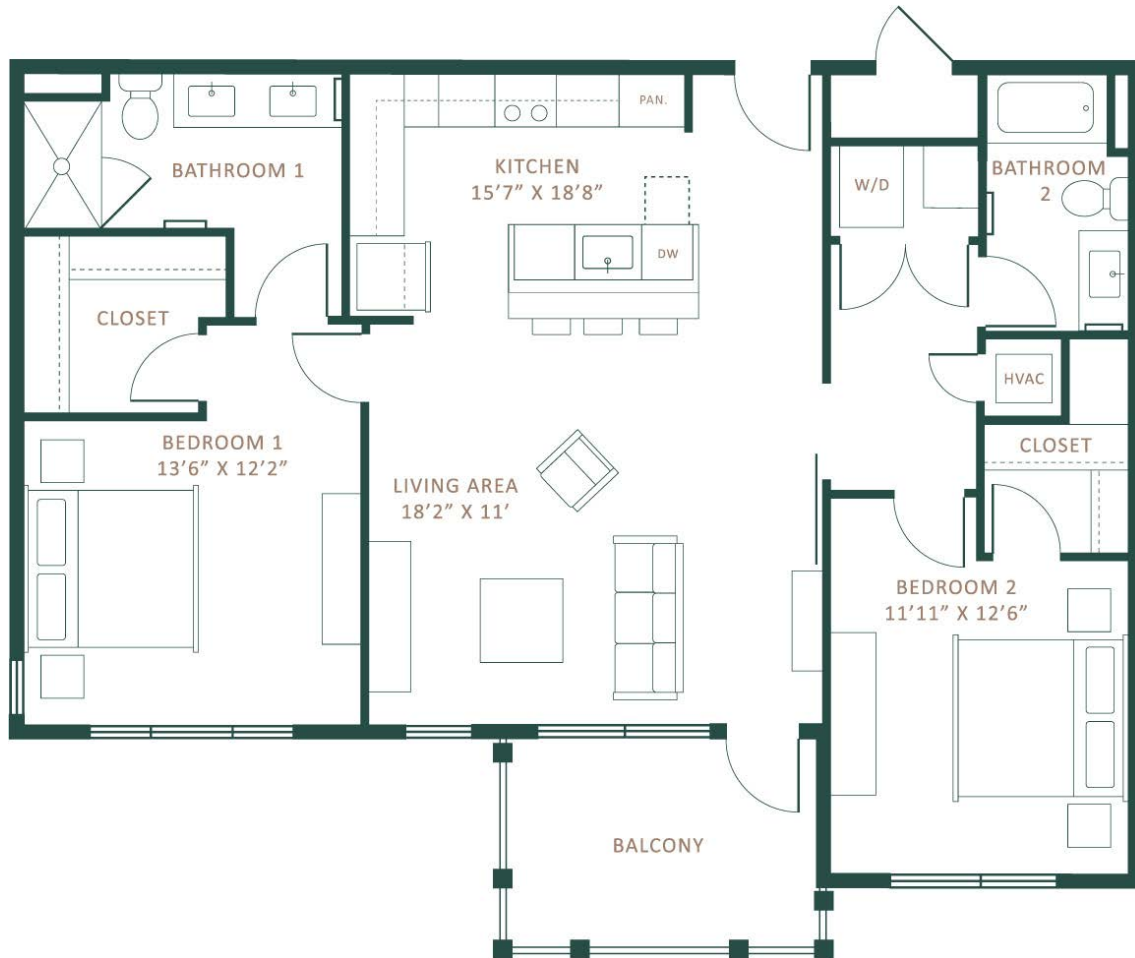

B1.2

2 BED / 2 BATH

1279

SQ. FT.

Saint June

5321 Barton Creek Boulevard | Austin, TX 78735

www.thesaintjune.com

**Floor plans are artist's rendering. All dimensions are approximate. Actual product and specifications may vary in dimension or detail. Not all features are available in every apartment. Prices and availability are subject to change. Please see a representative for details.*