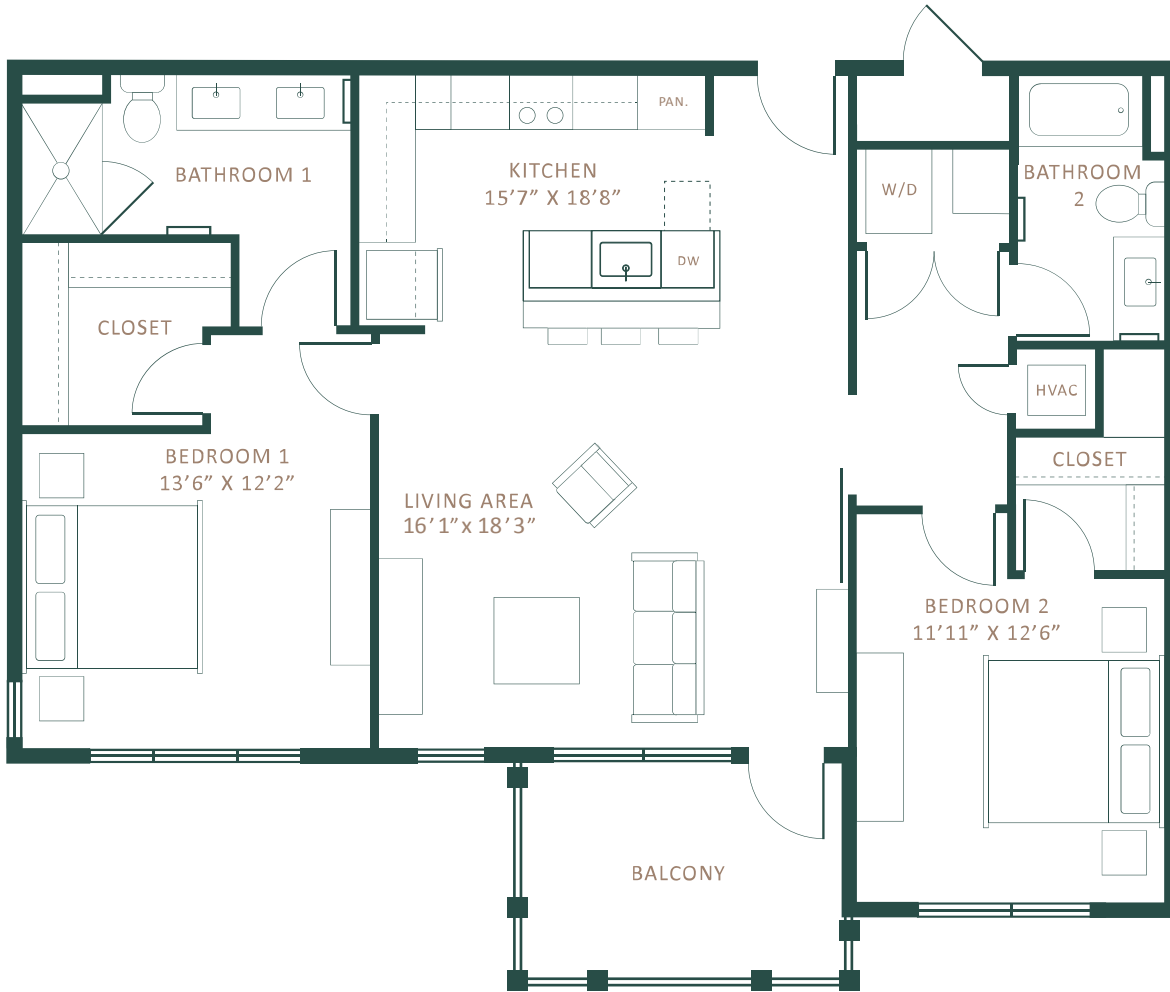

B1.2

2 BED / 2 BATH

1279

SQ. FT.

Saint June

5321 Barton Creek Boulevard | Austin, TX 78735

www.thesaintjune.com

**Floor plans are artist's rendering. All dimensions are approximate. Actual product and specifications may vary in dimension or detail. Not all features are available in every apartment. Prices and availability are subject to change. Please see a representative for details.*