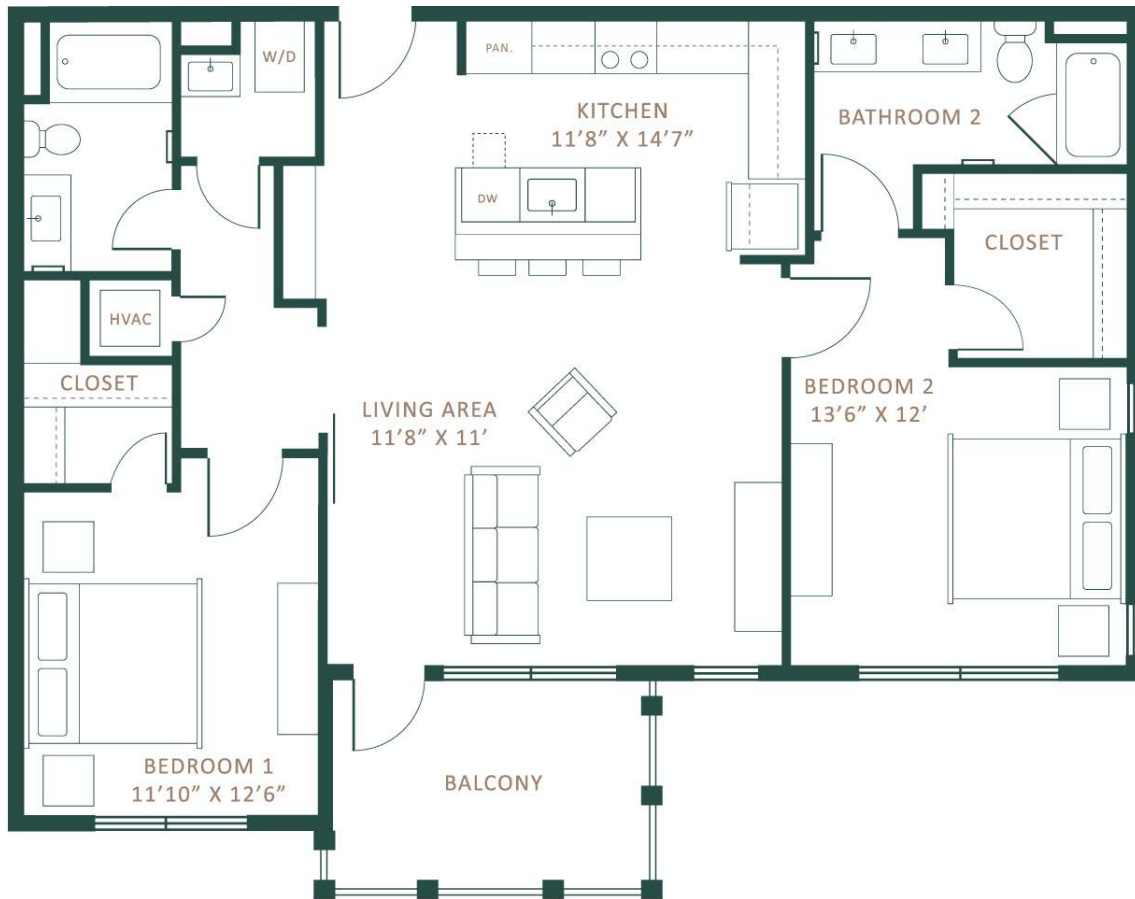

B1

2 BED / 2 BATH

1294

SQ. FT.

Saint June

5321 Barton Creek Boulevard | Austin, TX 78735

www.thesaintjune.com

**Floor plans are artist's rendering. All dimensions are approximate. Actual product and specifications may vary in dimension or detail. Not all features are available in every apartment. Prices and availability are subject to change. Please see a representative for details.*