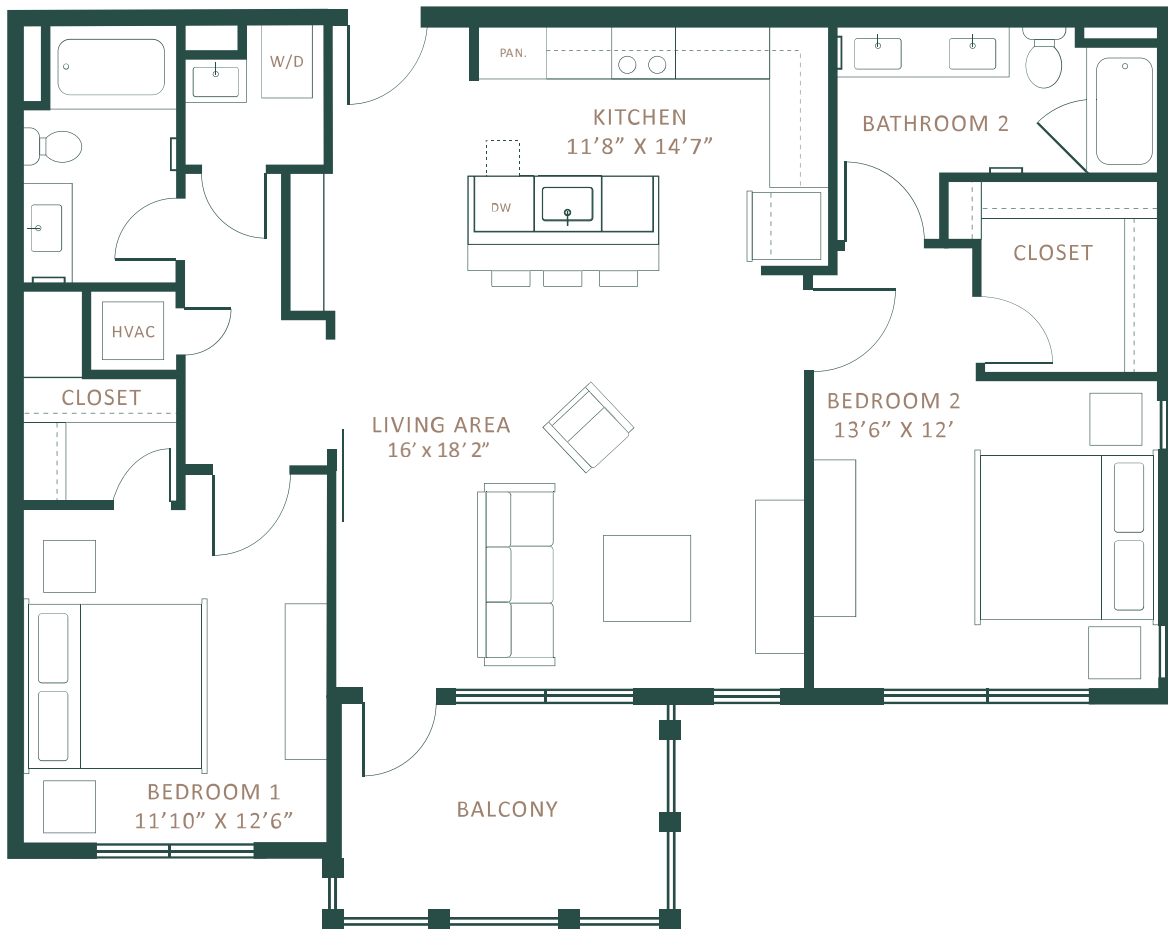

B1

2 BED / 2 BATH

1294

SQ. FT.

Saint June

5321 Barton Creek Boulevard | Austin, TX 78735

www.thesaintjune.com

**Floor plans are artist's rendering. All dimensions are approximate. Actual product and specifications may vary in dimension or detail. Not all features are available in every apartment. Prices and availability are subject to change. Please see a representative for details.*