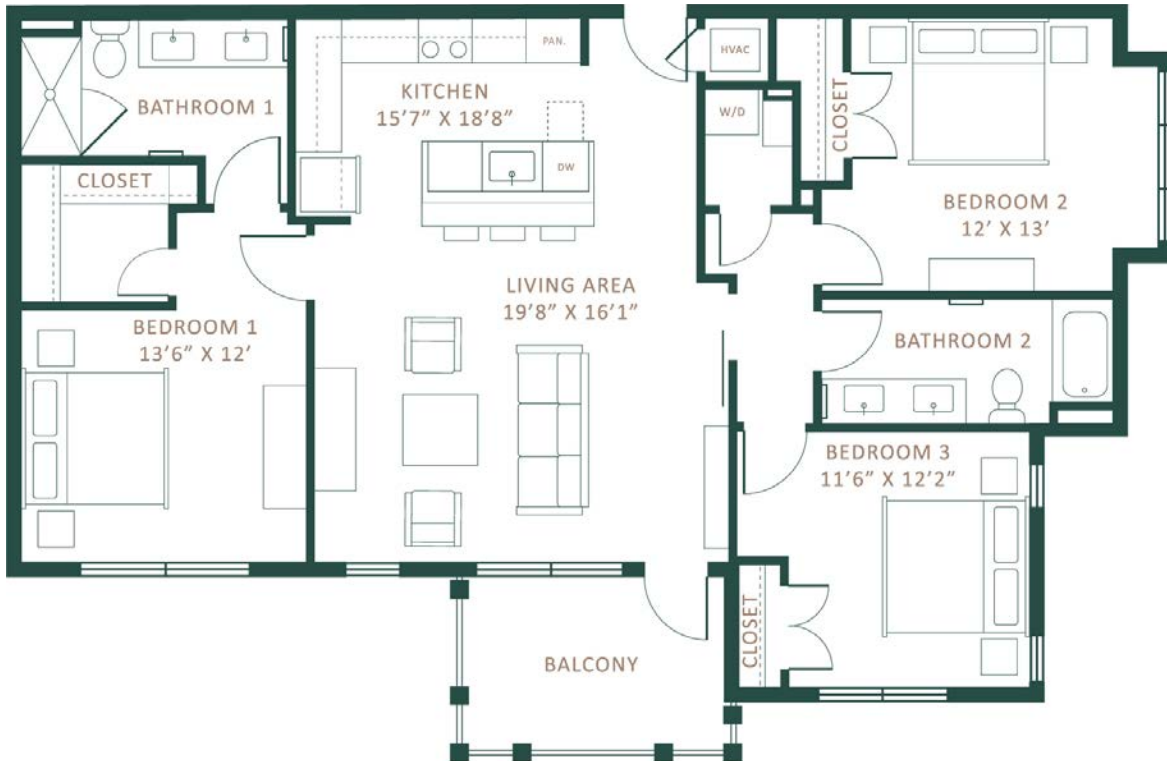

C1

3 BED / 2 BATH

1494 - 1510

SQ. FT.

Saint June

5321 Barton Creek Boulevard | Austin, TX 78735

www.thesaintjune.com

**Floor plans are artist's rendering. All dimensions are approximate. Actual product and specifications may vary in dimension or detail. Not all features are available in every apartment. Prices and availability are subject to change. Please see a representative for details.*