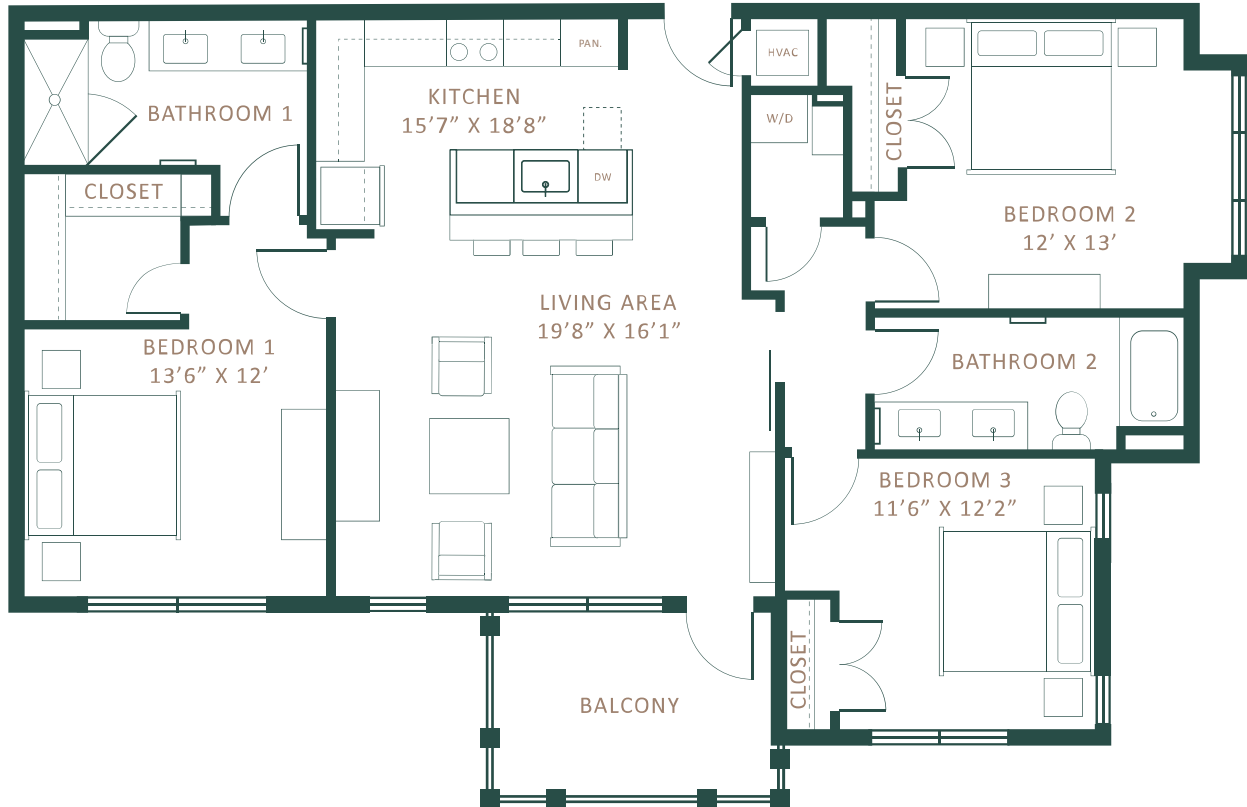

C1

3 BED / 2 BATH

1494 - 1510

SQ. FT.

Saint June

5321 Barton Creek Boulevard | Austin, TX 78735

www.thesaintjune.com

**Floor plans are artist's rendering. All dimensions are approximate. Actual product and specifications may vary in dimension or detail. Not all features are available in every apartment. Prices and availability are subject to change. Please see a representative for details.*